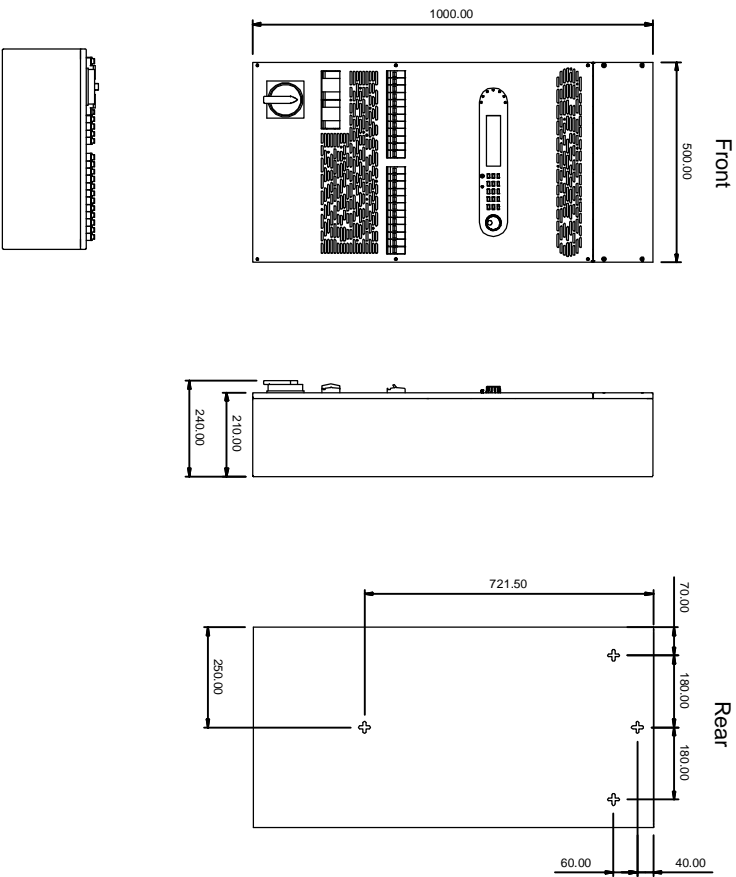

A2K-I NO PATCH