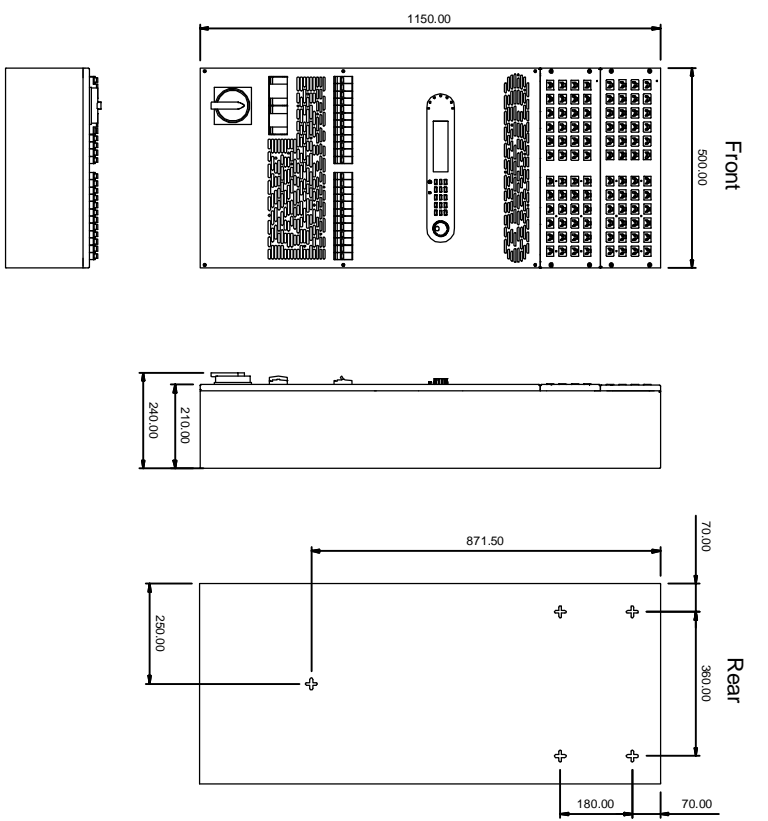

A2K-I PATCHED

Copyright Avolites Ltd 2000. Written permission from Avolites Ltd is required to reproduce this drawing, or produce goods from this drawing. Do not copy or in any other way alter this drawing.

K-Factor	View Size	Title		A2K-I		Drawn By		Released Date	
Material	Mild Steel	Design		JB Toby		Creation Date		15/09/08	
Finish	Punch	Screen Printed		White		Avolites Ltd		184 Park Avenue	
						London NW10 7XD		England	
						CAPS / Martin		24-0000	
						Released Date		1324-0000AC	
						Design State		A